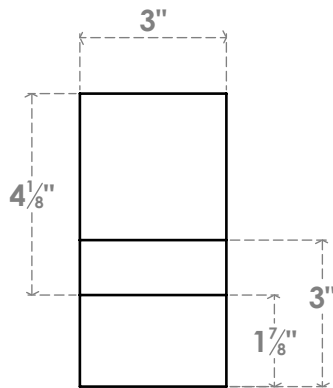

RFTP03X06X30RID

3"W X 6"H X 30"L RIDGEWOOD ARCHITECTURAL GRADE PVC RAFTER TAIL

SIDE PROFILE

FRONT PROFILE

ISOMETRIC

EKENA MILLWORK
 2300 WEST MAIN ST.
 CLARKSVILLE, TX 75426
 TOLL FREE: 866-607-0453
 WWW.EKENAMILLWORK.COM

NOTES

1. INSTALLATION TO BE COMPLETED IN ACCORDANCE WITH MANUFACTURER'S SPECIFICATIONS.
2. DRAWING MAY NOT BE TO SCALE
3. THIS DRAWING IS INTENDED FOR DESIGN AND PLANNING PURPOSES ONLY.
4. ALL INFORMATION CONTAINED HEREIN WAS CURRENT AT THE TIME OF DEVELOPMENT BUT MUST BE REVIEWED AND APPROVED BY THE PRODUCT MANUFACTURER TO BE CONSIDERED ACCURATE.
5. ARCHITECTURAL GRADE PVC PRODUCTS ARE MADE FROM EXPANDED CELLULAR PVC AND COME NATURALLY WHITE BUT MAY BE PAINTED