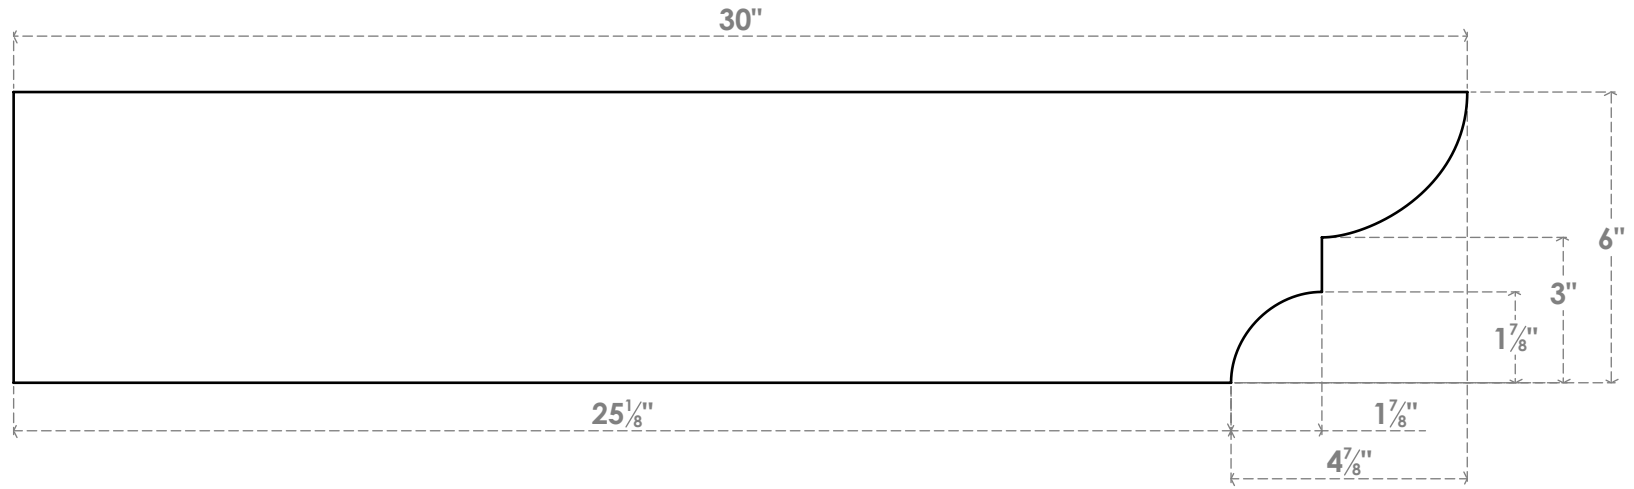

RFTP03X06X30RID

3"W X 6"H X 30"L RIDGEWOOD ARCHITECTURAL GRADE PVC RAFTER TAIL

SIDE PROFILE

FRONT PROFILE

ISOMETRIC

EKENA MILLWORK
 2300 WEST MAIN ST.
 CLARKSVILLE, TX 75426
 TOLL FREE: 866-607-0453
 WWW.EKENAMILLWORK.COM